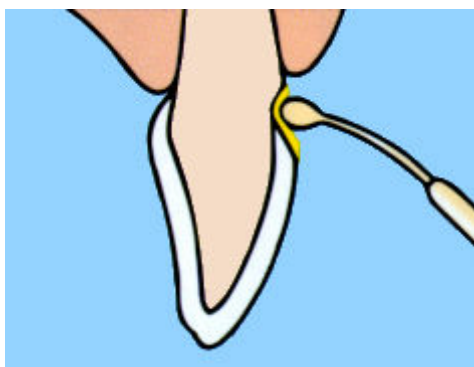

PREMIUM RESTORATIVES

QUADRANT FINISENSE

-
For pain caused by exposed dentine. Prevention and relief of post-operative pain after crown and inlay preparation.

- effective within 30 seconds
- works longer than 12 months
- leaves no film/residue on surface
- easy to use
- 150 applications per bottle

CAVEX

QUADRANT FINISENSE

HOW DOES IT WORK?

Finisense can be used for exposed dentine and crown and inlay preparation. Immediate intradentinal sealing halts fluid movement in the tubuli, effectively preventing and relieving post-operative pain.