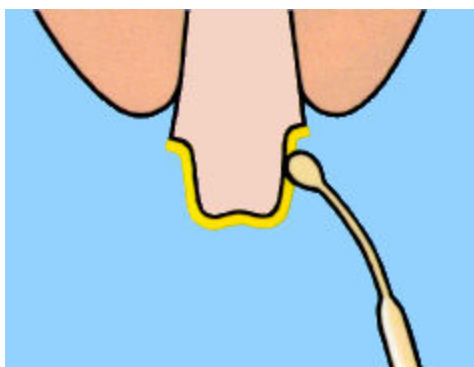

PREMIUM RESTORATIVES

QUADRANT FINISENSE

-
For pain caused by exposed dentine. Prevention and relief of post-operative pain after crown and inlay preparation.

- effective within 30 seconds
- works longer than 12 months
- leaves no film/residue on surface
- easy to use
- 150 applications per bottle

CAVEX

QUADRANT FINISENSE

HOW DOES IT WORK?

Finisense can be used for exposed dentine and crown and inlay preparation. Immediate intradentinal sealing halts fluid movement in the tubuli, effectively preventing and relieving post-operative pain.

Exposed dentine

- Clean the dentine with for instance pounce
- Carefully dry the dentine surface
- Apply Quadrant FiniSense and let it act on surface for 30 sec.
- Blow dry gently
- Rinse with water thoroughly